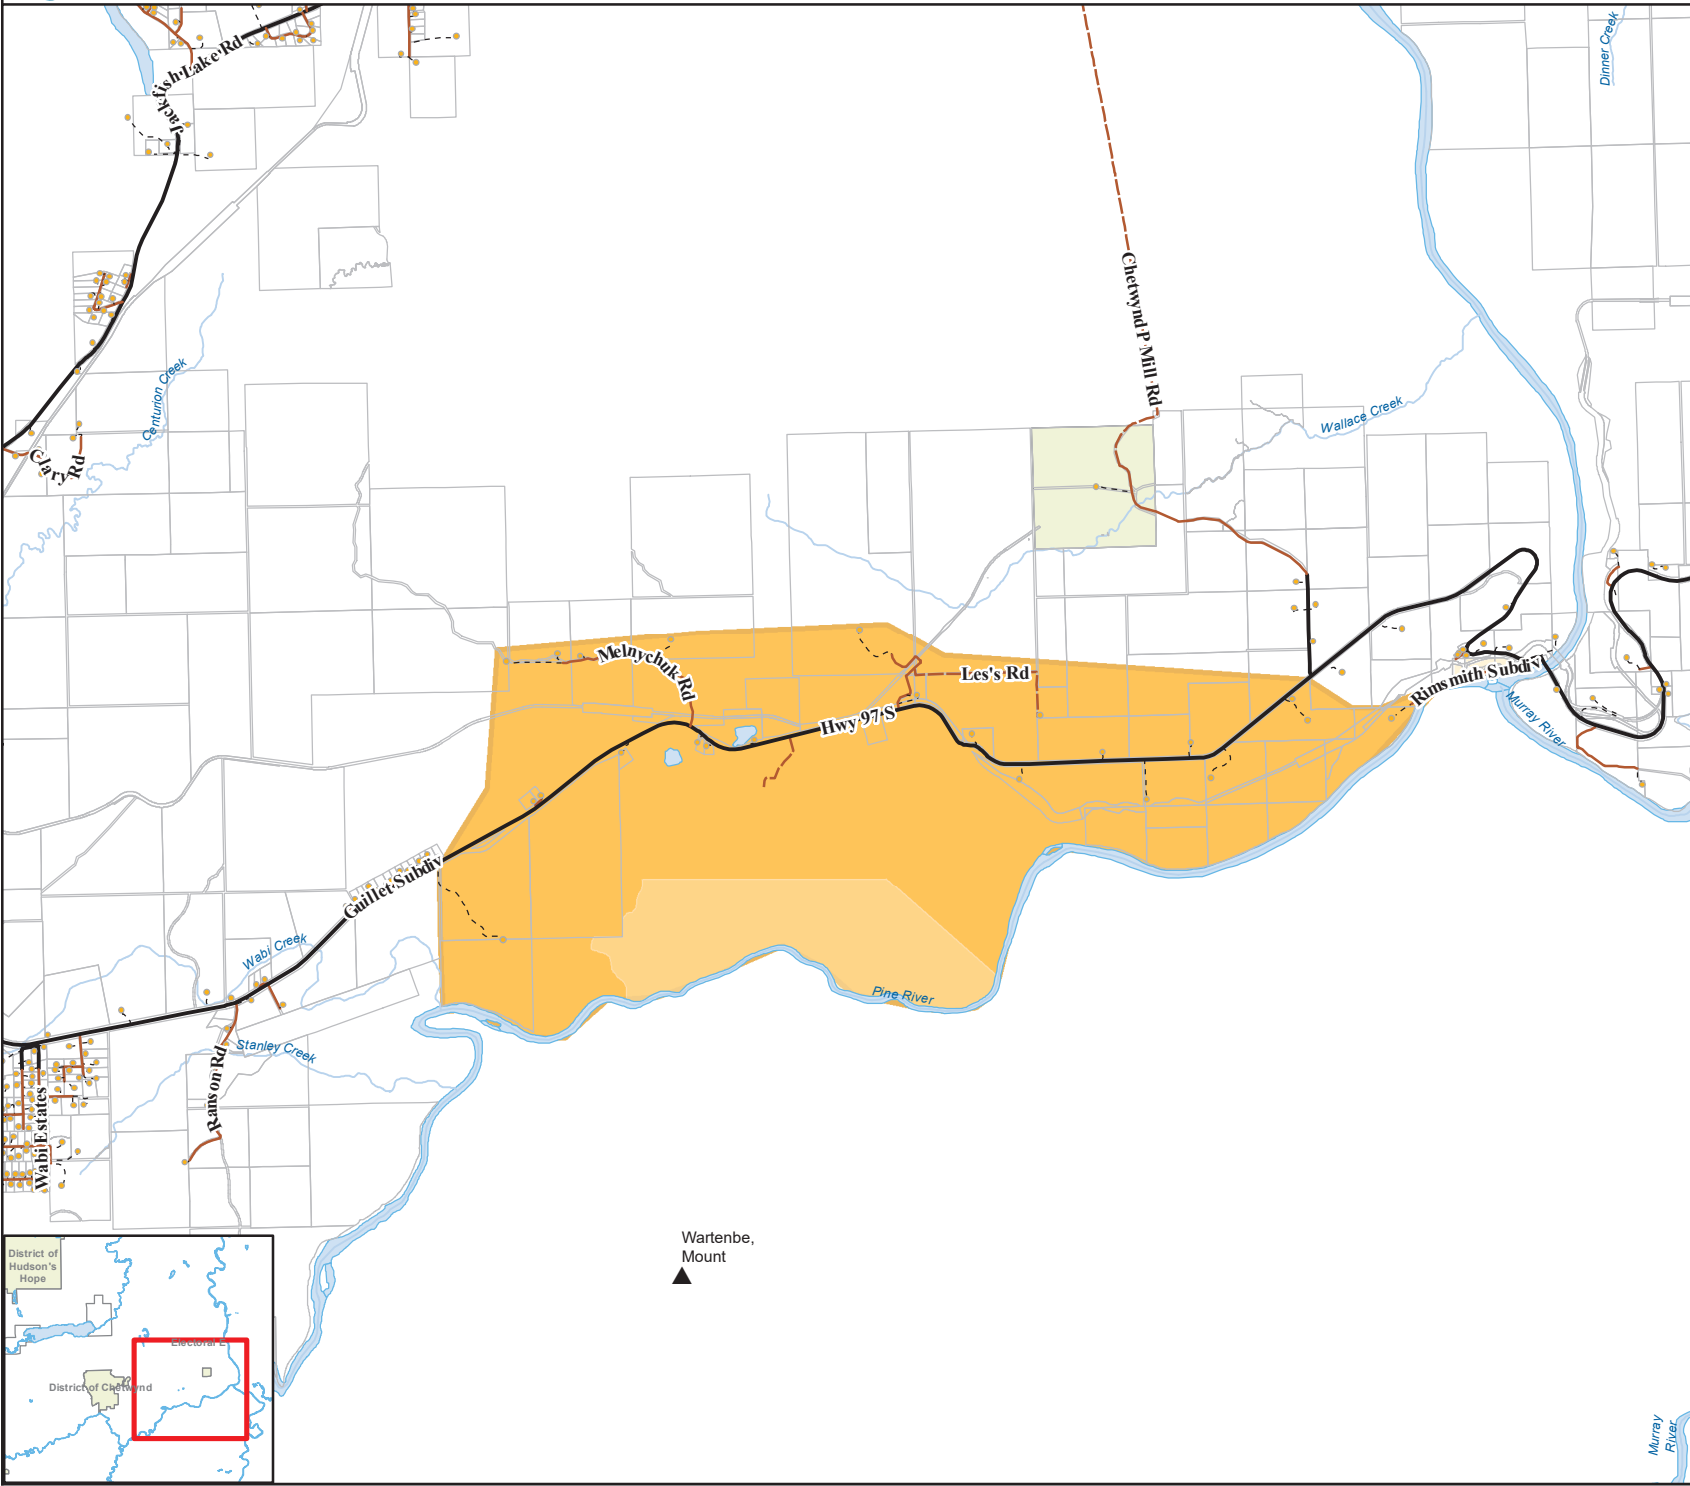

Peace River Regional District

Evacuation Alert #1

Mount Wartenbe Fire Fire: G73406

1:100,000

Monday, October 9, 2023

-  Evacuation Alert
-  Building/Residence
-  Rural Community
-  Water Feature
-  Electoral
-  Municipal
-  First Nations
-  Ecological Reserve
-  Protected Area
-  Provincial Park
-  Lake/River

Wartenbe, Mount
▲

The map only applies to the Peace River Regional District and does not apply to other municipalities or first nations jurisdictions

Compiled and produced by the Peace River Regional District on Monday, October 9, 2023.