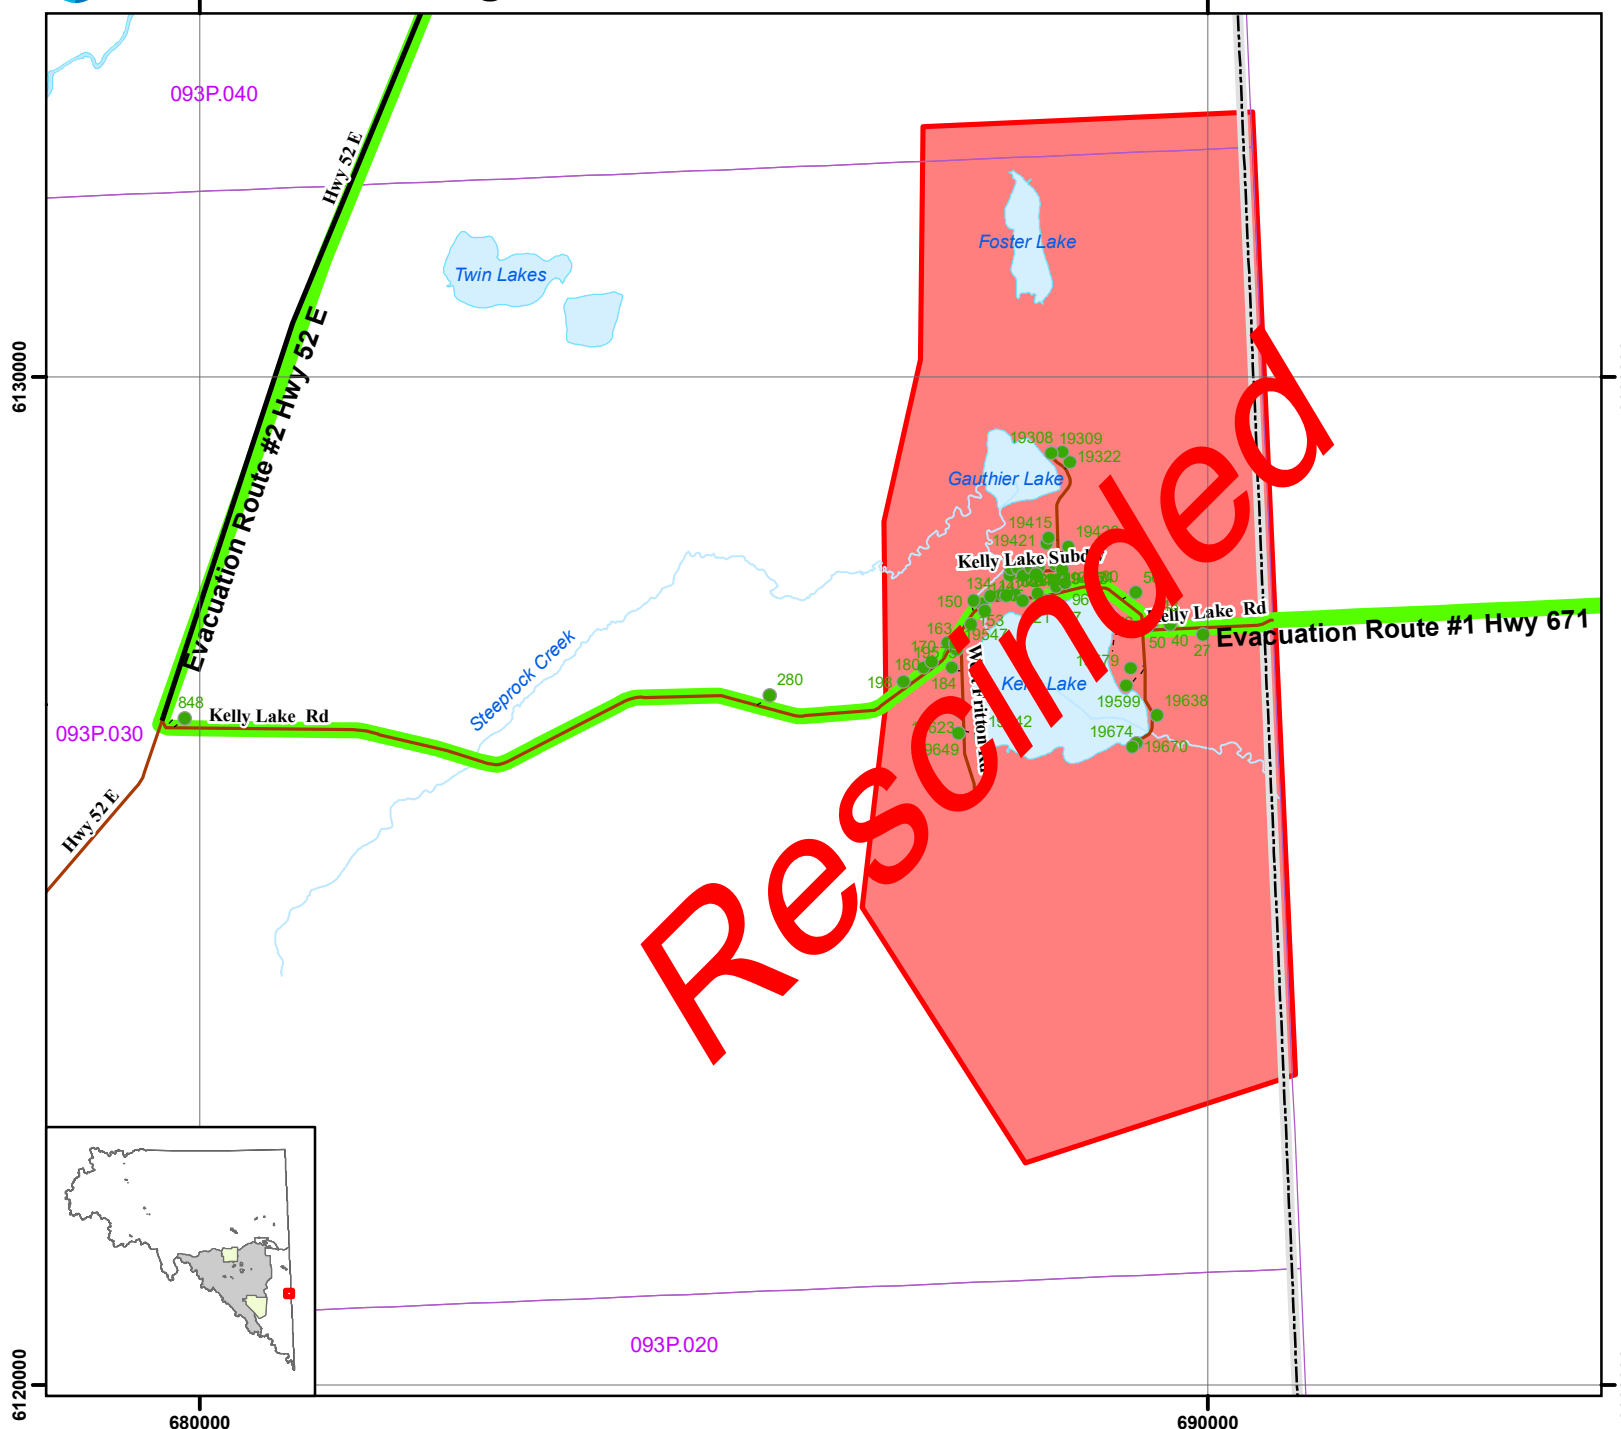

Peace River Regional District

Evacuation Order for Bearhole Lake

Fire: G72178

1:75,000

Sunday, September 4, 2022

1. **Label**
2. Evacuation Order
   - Evacuation Route
   - Building/Residence
   - Mile Post
   - Water Feature
   - B.C.G.S Map Sheet
   - Electoral
   - Municipal
   - First Nations
   - Lake/River

*Compiled and produced by the
Peace River Regional District
on Sunday, September 4, 2022.*

Rescinded

6130000
6120000
680000
690000

093P.040

093P.030

093P.020

Evacuation Route #2 Hwy 52 E

Evacuation Route #1 Hwy 671

Kelly Lake Rd

Kelly Lake Rd

Warrington Ave

Twin Lakes

Foster Lake

Gauthier Lake

Kelly Lake Subd

Kelly Lake

Steeprock Creek

848

280

193

180

184

153

1954

21

7

50

40

27

163

170

150

134

19421

19415

19426

19428

19430

19432

19434

19436

19438

19440

19442

19444

19446

19448

19450

1623

1649

1542

19599

19638

19674

19670

19308

19309

19322

19415

19421

19426

19428

19430

19432

19434

19436

19438

19440

19442

19444

19446

19448

19450