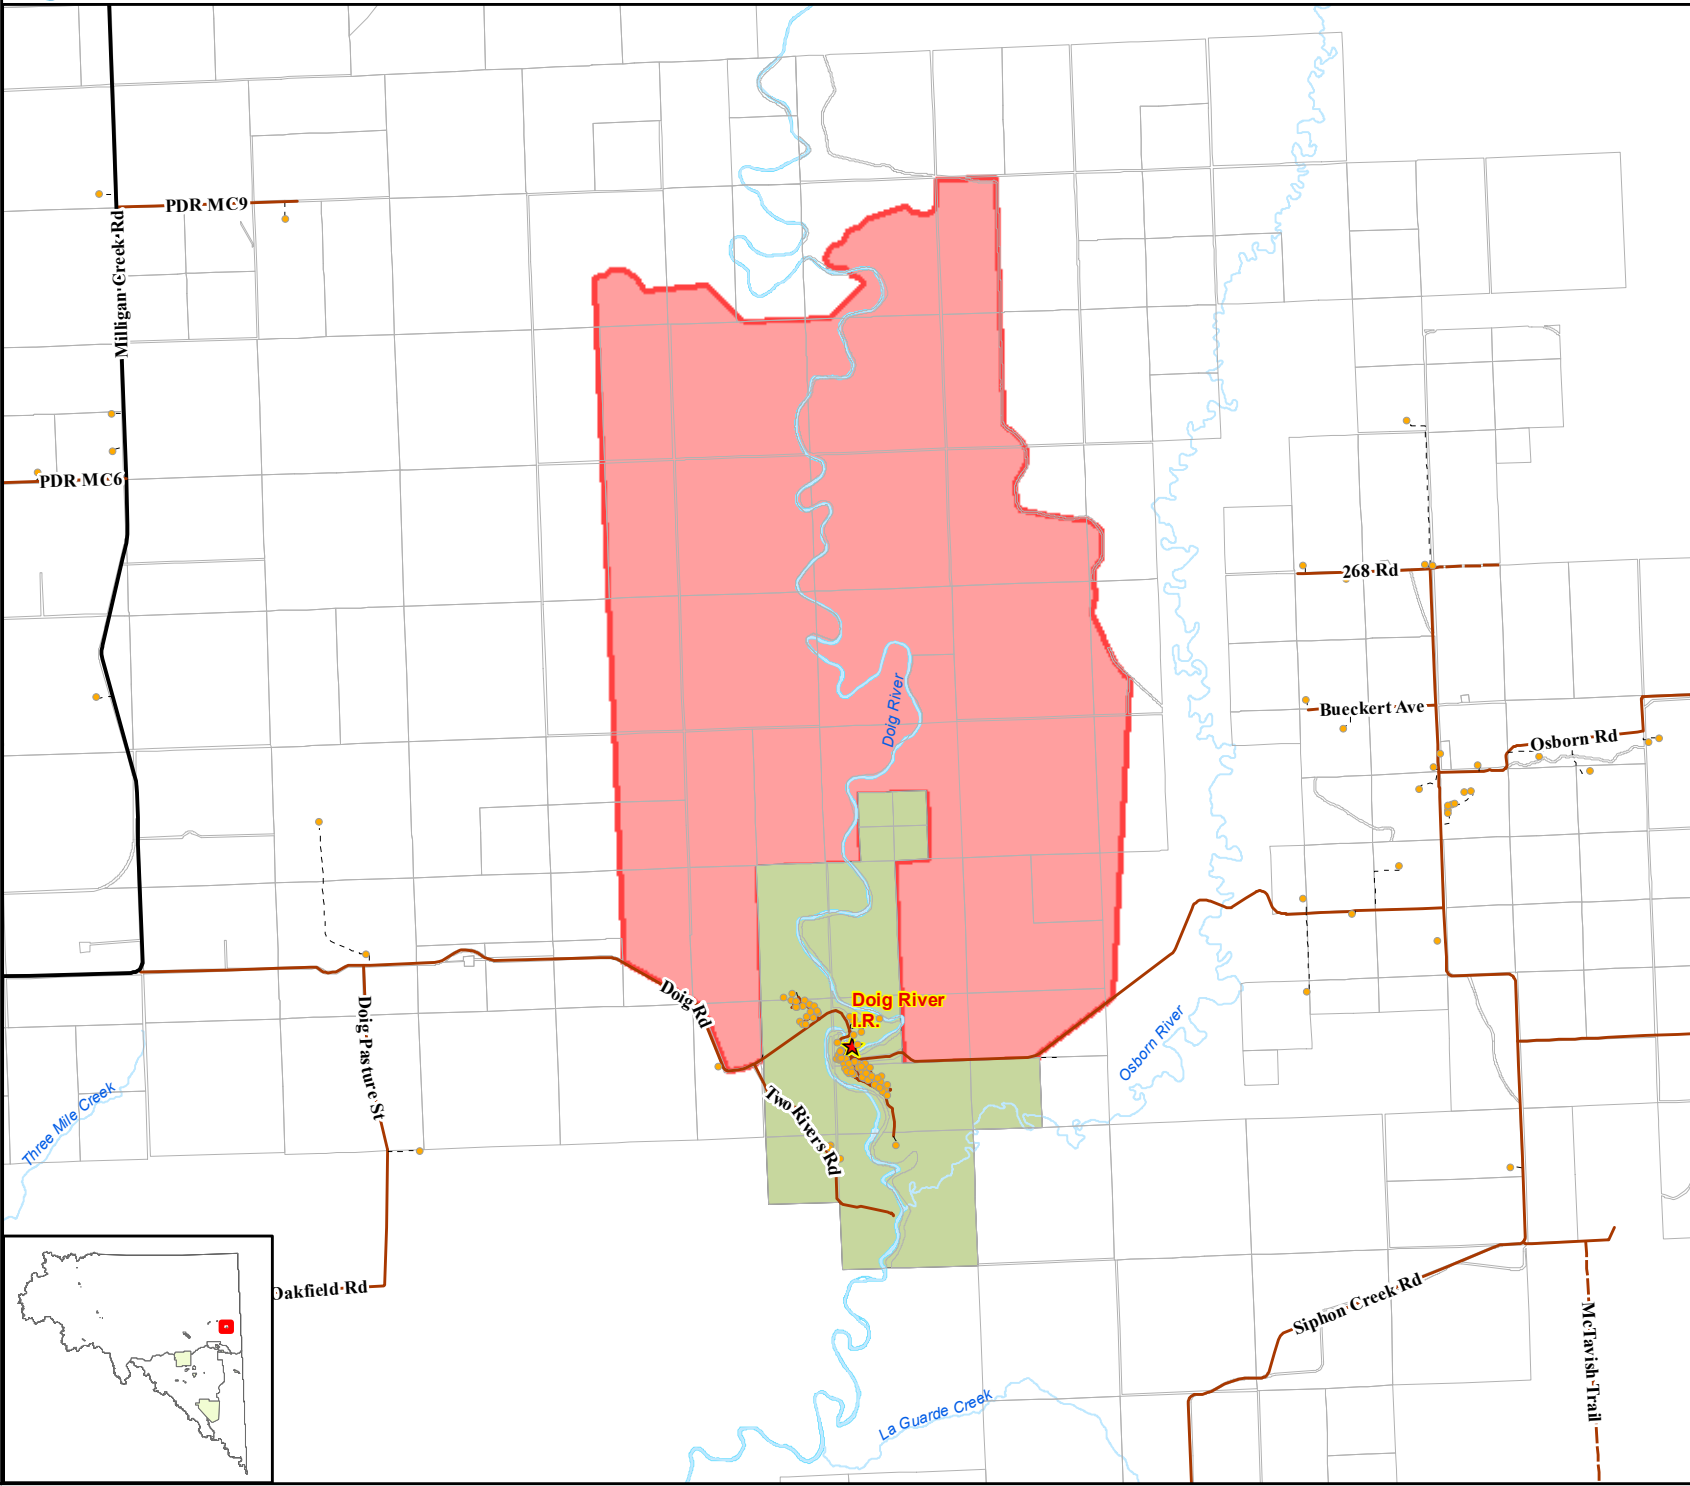

Peace River Regional District

Evacuation Order #1 Doig River Fire Fire: G80305

1:90,000

Monday, May 13, 2024

-  Evacuation Order
-  Building/Residence
-  Mile Marker
-  Water Feature
-  Electoral
-  Municipal
-  First Nations
-  Ecological Reserve
-  Protected Area
-  Provincial Park
-  Lake/River

The map only applies to the Peace River Regional District and does not apply to other municipalities or first nations jurisdictions

Compiled and produced by the Peace River Regional District on Monday, May 13, 2024.