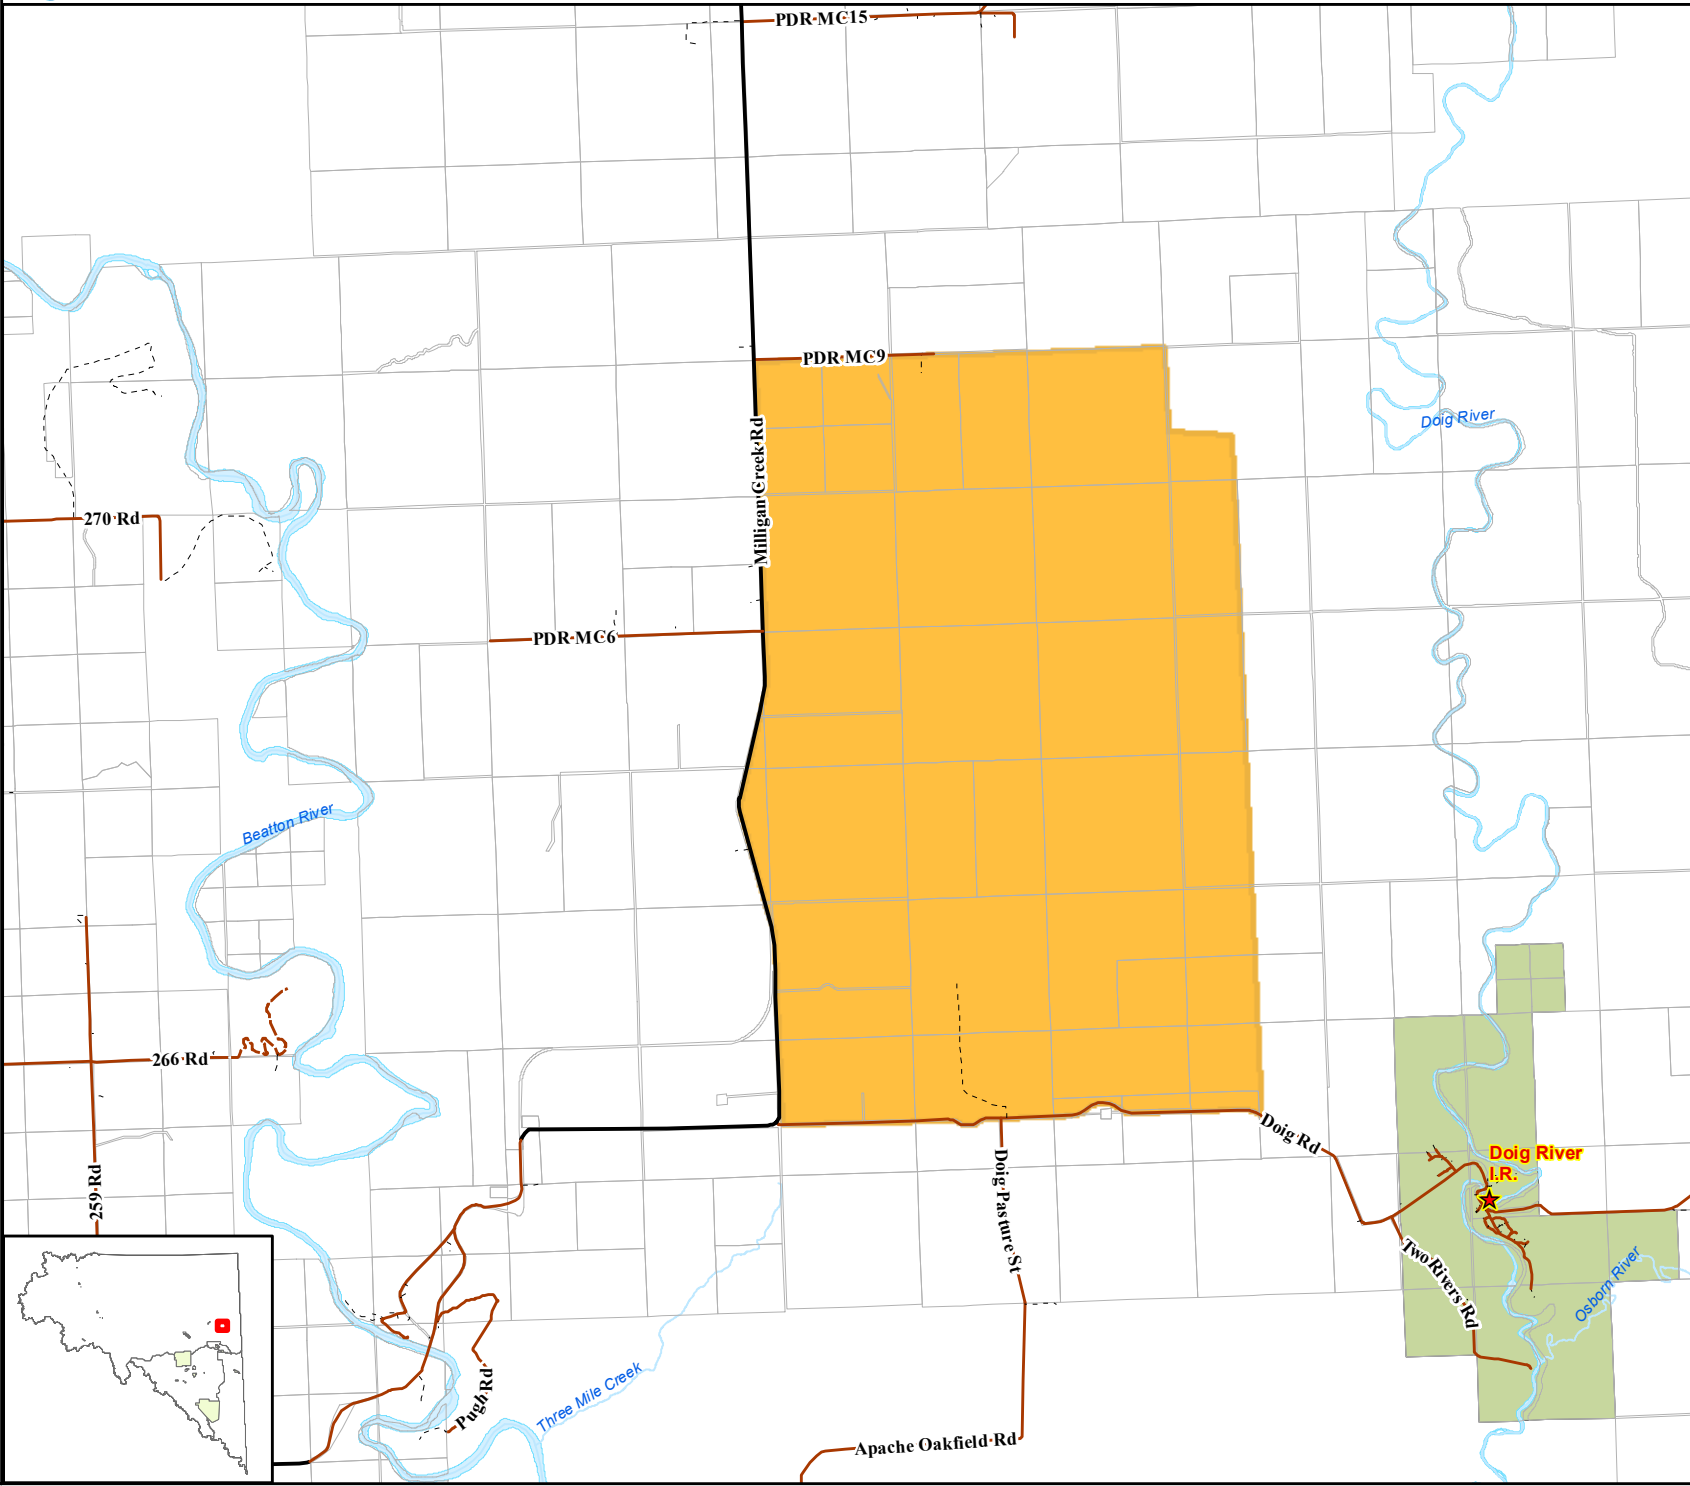

Peace River Regional District

Evacuation Alert #1 Doig River Fire Fire: G80305

1:90,000

Monday, May 13, 2024

-  Evacuation Alert
-  Mile Marker
-  Water Feature
-  Electoral
-  Municipal
-  First Nations
-  Ecological Reserve
-  Protected Area
-  Provincial Park
-  Lake/River

The map only applies to the Peace River Regional District and does not apply to other municipalities or first nations jurisdictions

Compiled and produced by the Peace River Regional District on Monday, May 13, 2024.