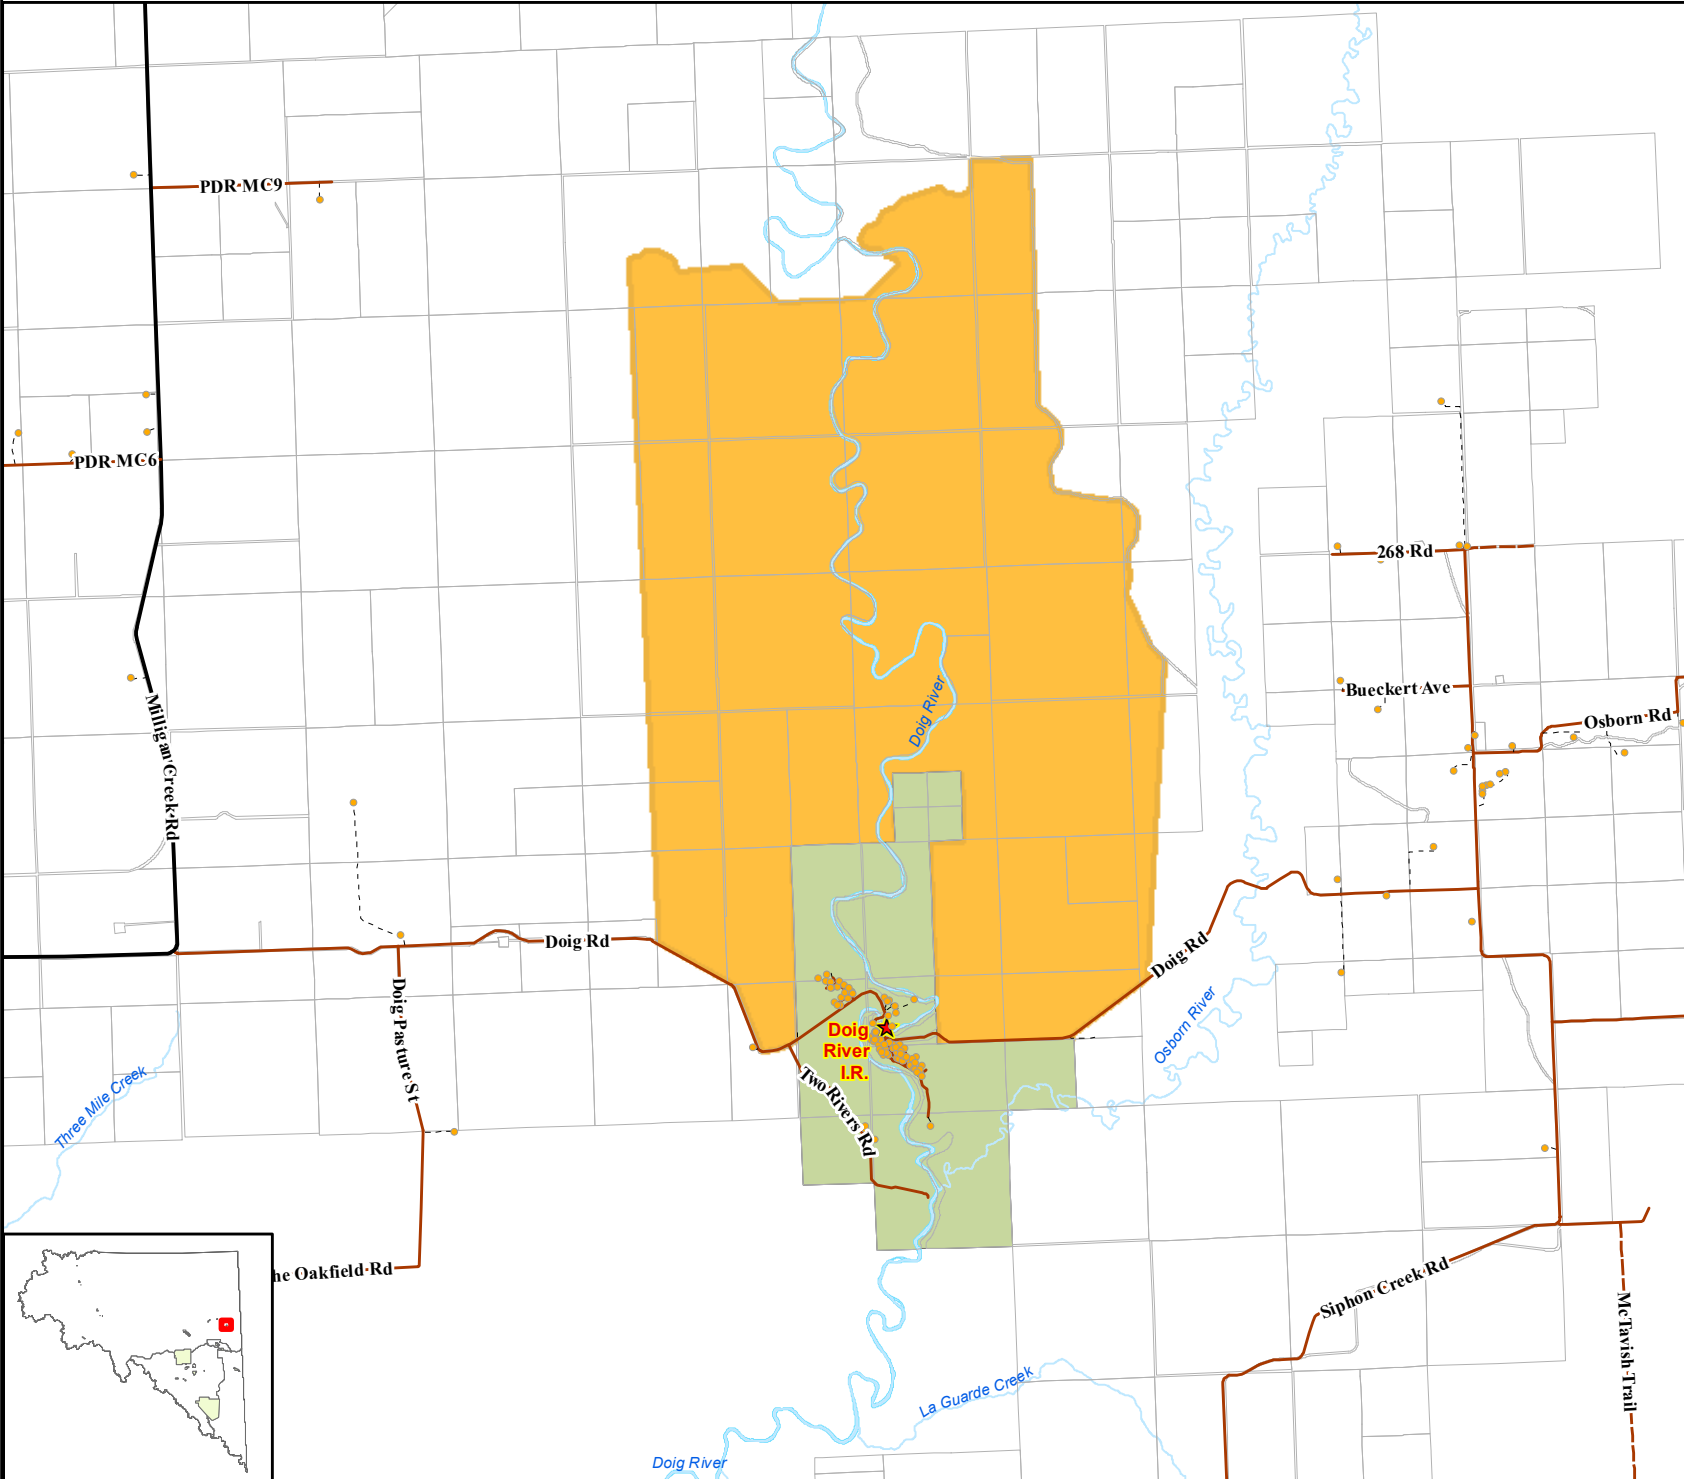

Peace River Regional District

Evacuation Alert #3 Doig River Fire Fire: G80305

1:90,000

Monday, May 20, 2024

-  Evacuation Alert
-  Building/Residence
-  Mile Marker
-  Water Feature
-  Electoral
-  Municipal
-  First Nations
-  Ecological Reserve
-  Protected Area
-  Provincial Park
-  Lake/River

The map only applies to the Peace River Regional District and does not apply to other municipalities or first nations jurisdictions

Compiled and produced by the Peace River Regional District on Monday, May 20, 2024.