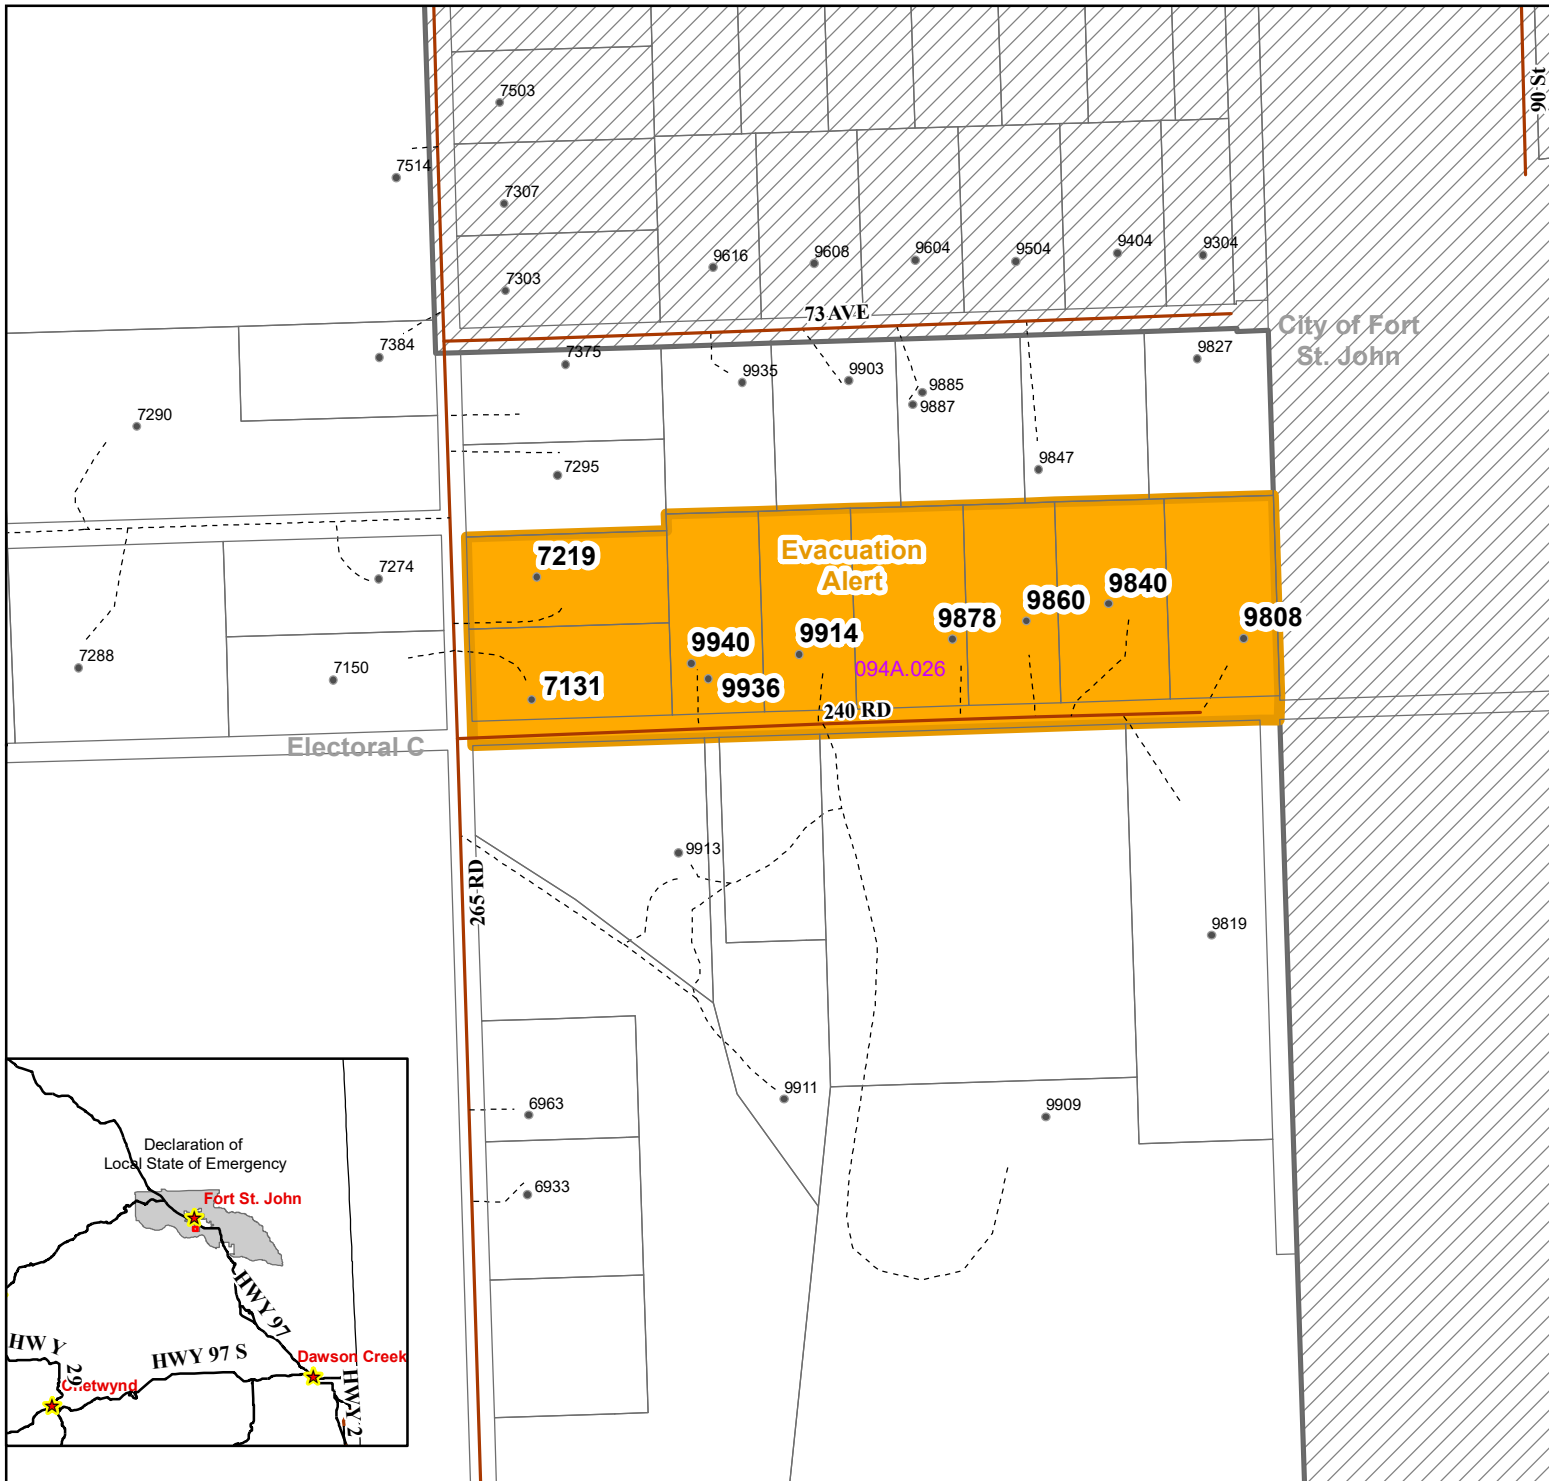

PEACE RIVER REGIONAL DISTRICT EVACUATION ALERT #6

OLD FORT LANDSLIDE EVACUATION ALERT ISSUED October 10, 2018 at 0900 hours

An Evacuation Alert has been issued by the Peace River Regional District effective October 10, 2018 at 0900 hours due to a landslide that occurred in the Old Fort area of Electoral Area C on Sunday, September 30, 2018. The landslide has continued to progress. The Evacuation Alert is being issued as a precautionary measure.

The Evacuation Alert is for the properties East and North of 265 Road along 240 Road including the following properties:

- 7131 265 Road
- 7219 265 Road
- 9808 240 Road
- 9840 240 Road
- 9860 240 Road
- 9878 240 Road
- 9914 240 Road
- 9936 240 Road
- 9940 240 Road

Please see the attached map.

An Evacuation Alert has been issued to prepare you to evacuate your premises or property should it be found necessary. Residents will be given as much advance notice as possible prior to evacuation; however, you may receive limited notice due to changing conditions. Please stay tuned to local media channels for information. **Residents who have any concerns for their safety or the safety of their neighbours should call the Regional District 24 hours a day at 250-784-3200**

Brad Sperling, Chair
Peace River Regional District

Evacuation Alert
 for the properties
 East & North of
 265 Rd along 240 Rd
 Including following
 properties:

- 7131 265 Rd
- 7219 265 Rd
- 9808 240 Rd
- 9840 240 Rd
- 9860 240 Rd
- 9878 240 Rd
- 9914 240 Rd
- 9936 240 Rd
- 9940 240 Rd