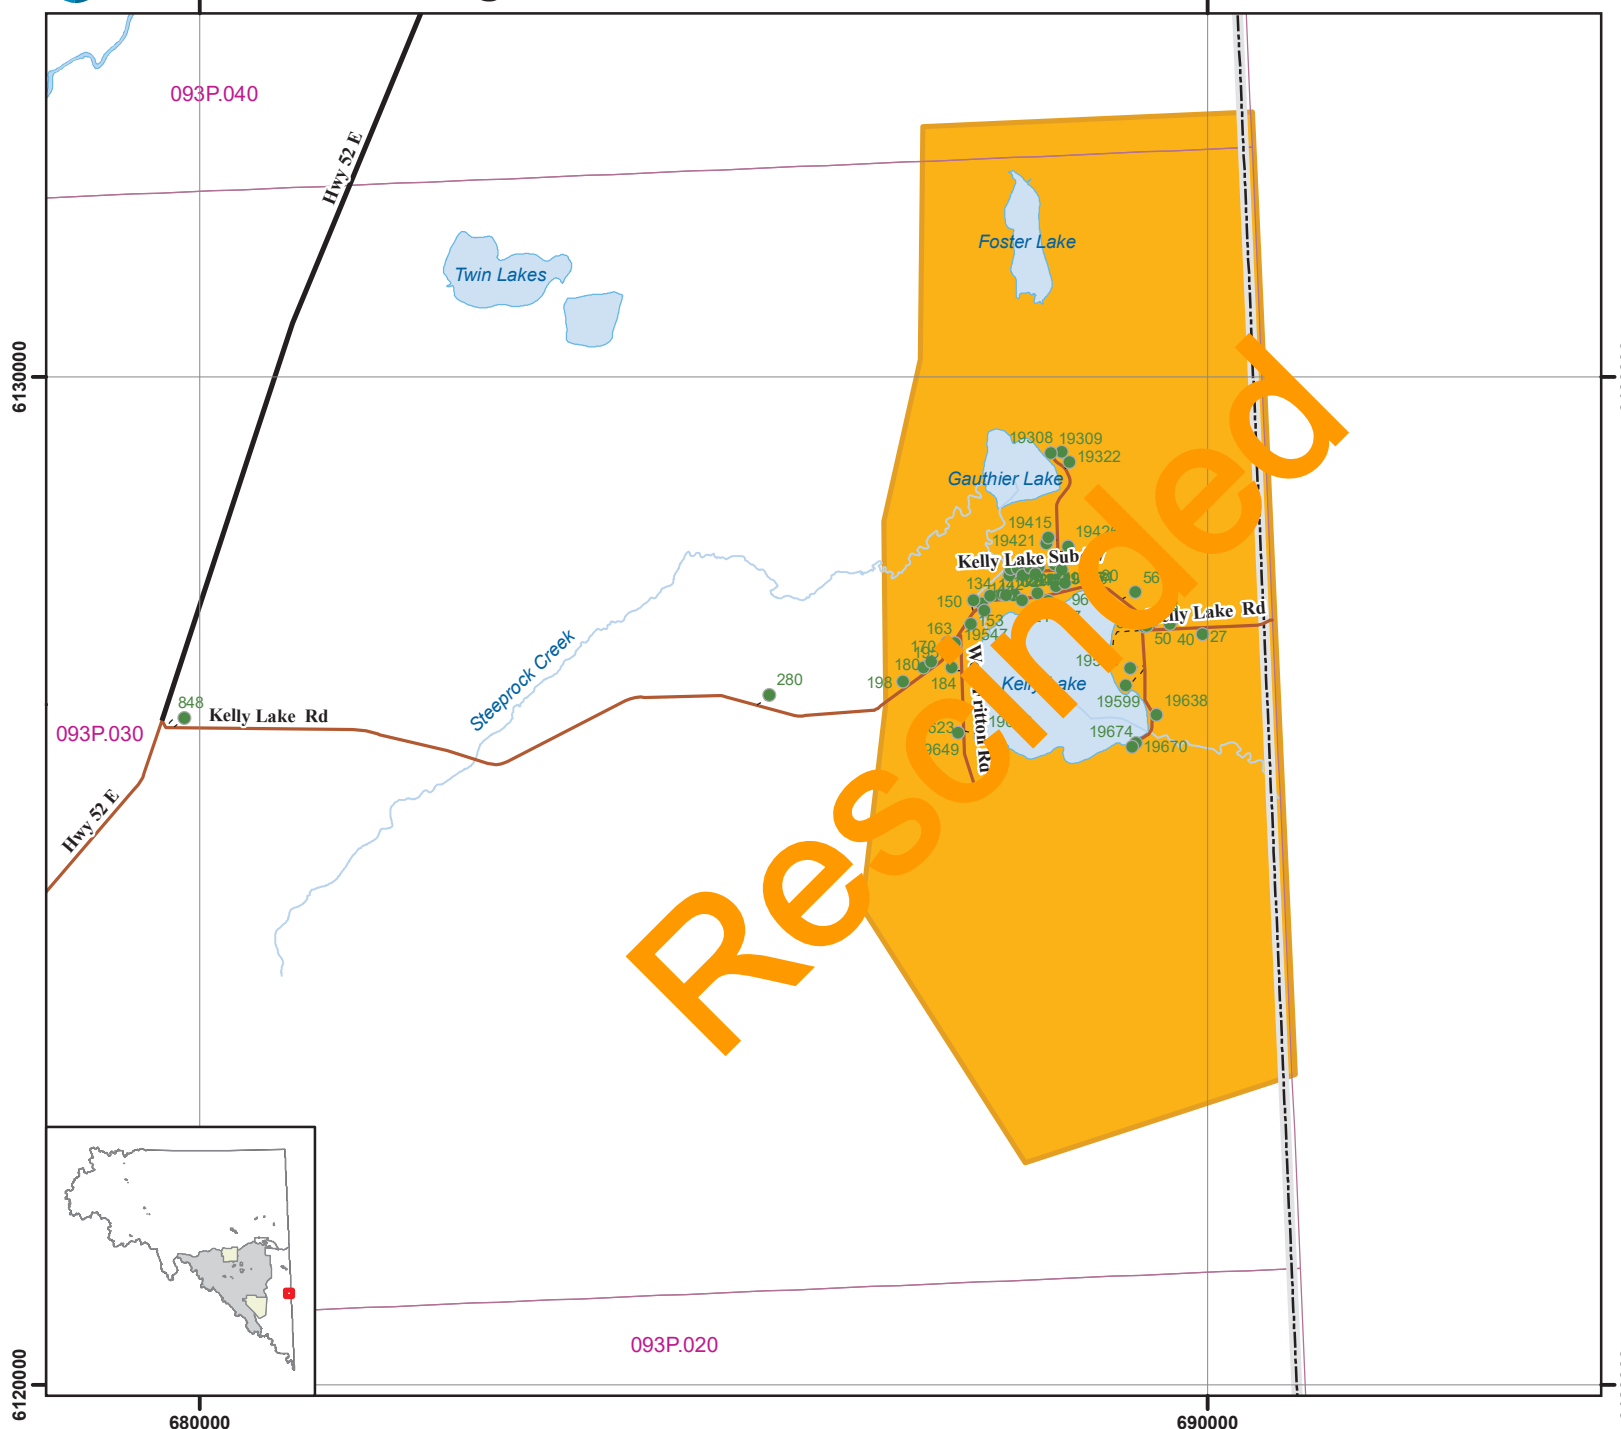

PEACE RIVER REGIONAL DISTRICT EVACUATION Alert #2 RESCIND

EVACUATION ALERT RESCIND

Bearhole Lake Wildfire

Electoral Area "D"

Described as:

- The Community of Kelly Lake, West of the Alberta border.
- 5 km North of Kelly Lake until 5km South of Kelly Lake.

September 12, 2022 @ 16:00hrs (local time)

The Evacuation Alert, pursuant to Section 12(1) of the *BC Emergency Program Act* issued at **September 12, 2022** to the area(s) listed above has been rescinded.

ORIGINAL SIGNED BY

Chair Brad Sperling
Peace River Regional District

Peace River Regional District

Evacuation Alert for Bearhole Lake

Fire: G72178

Wednesday, September 8, 2022

- Evacuation Alert
- Building/Residence
- Mile Post
- Water Feature
- B.C.G.S Map Sheet
- Electoral
- Municipal
- First Nations
- Lake/River

*Compiled and produced by the
Peace River Regional District
on Wednesday, September 7, 2022.*