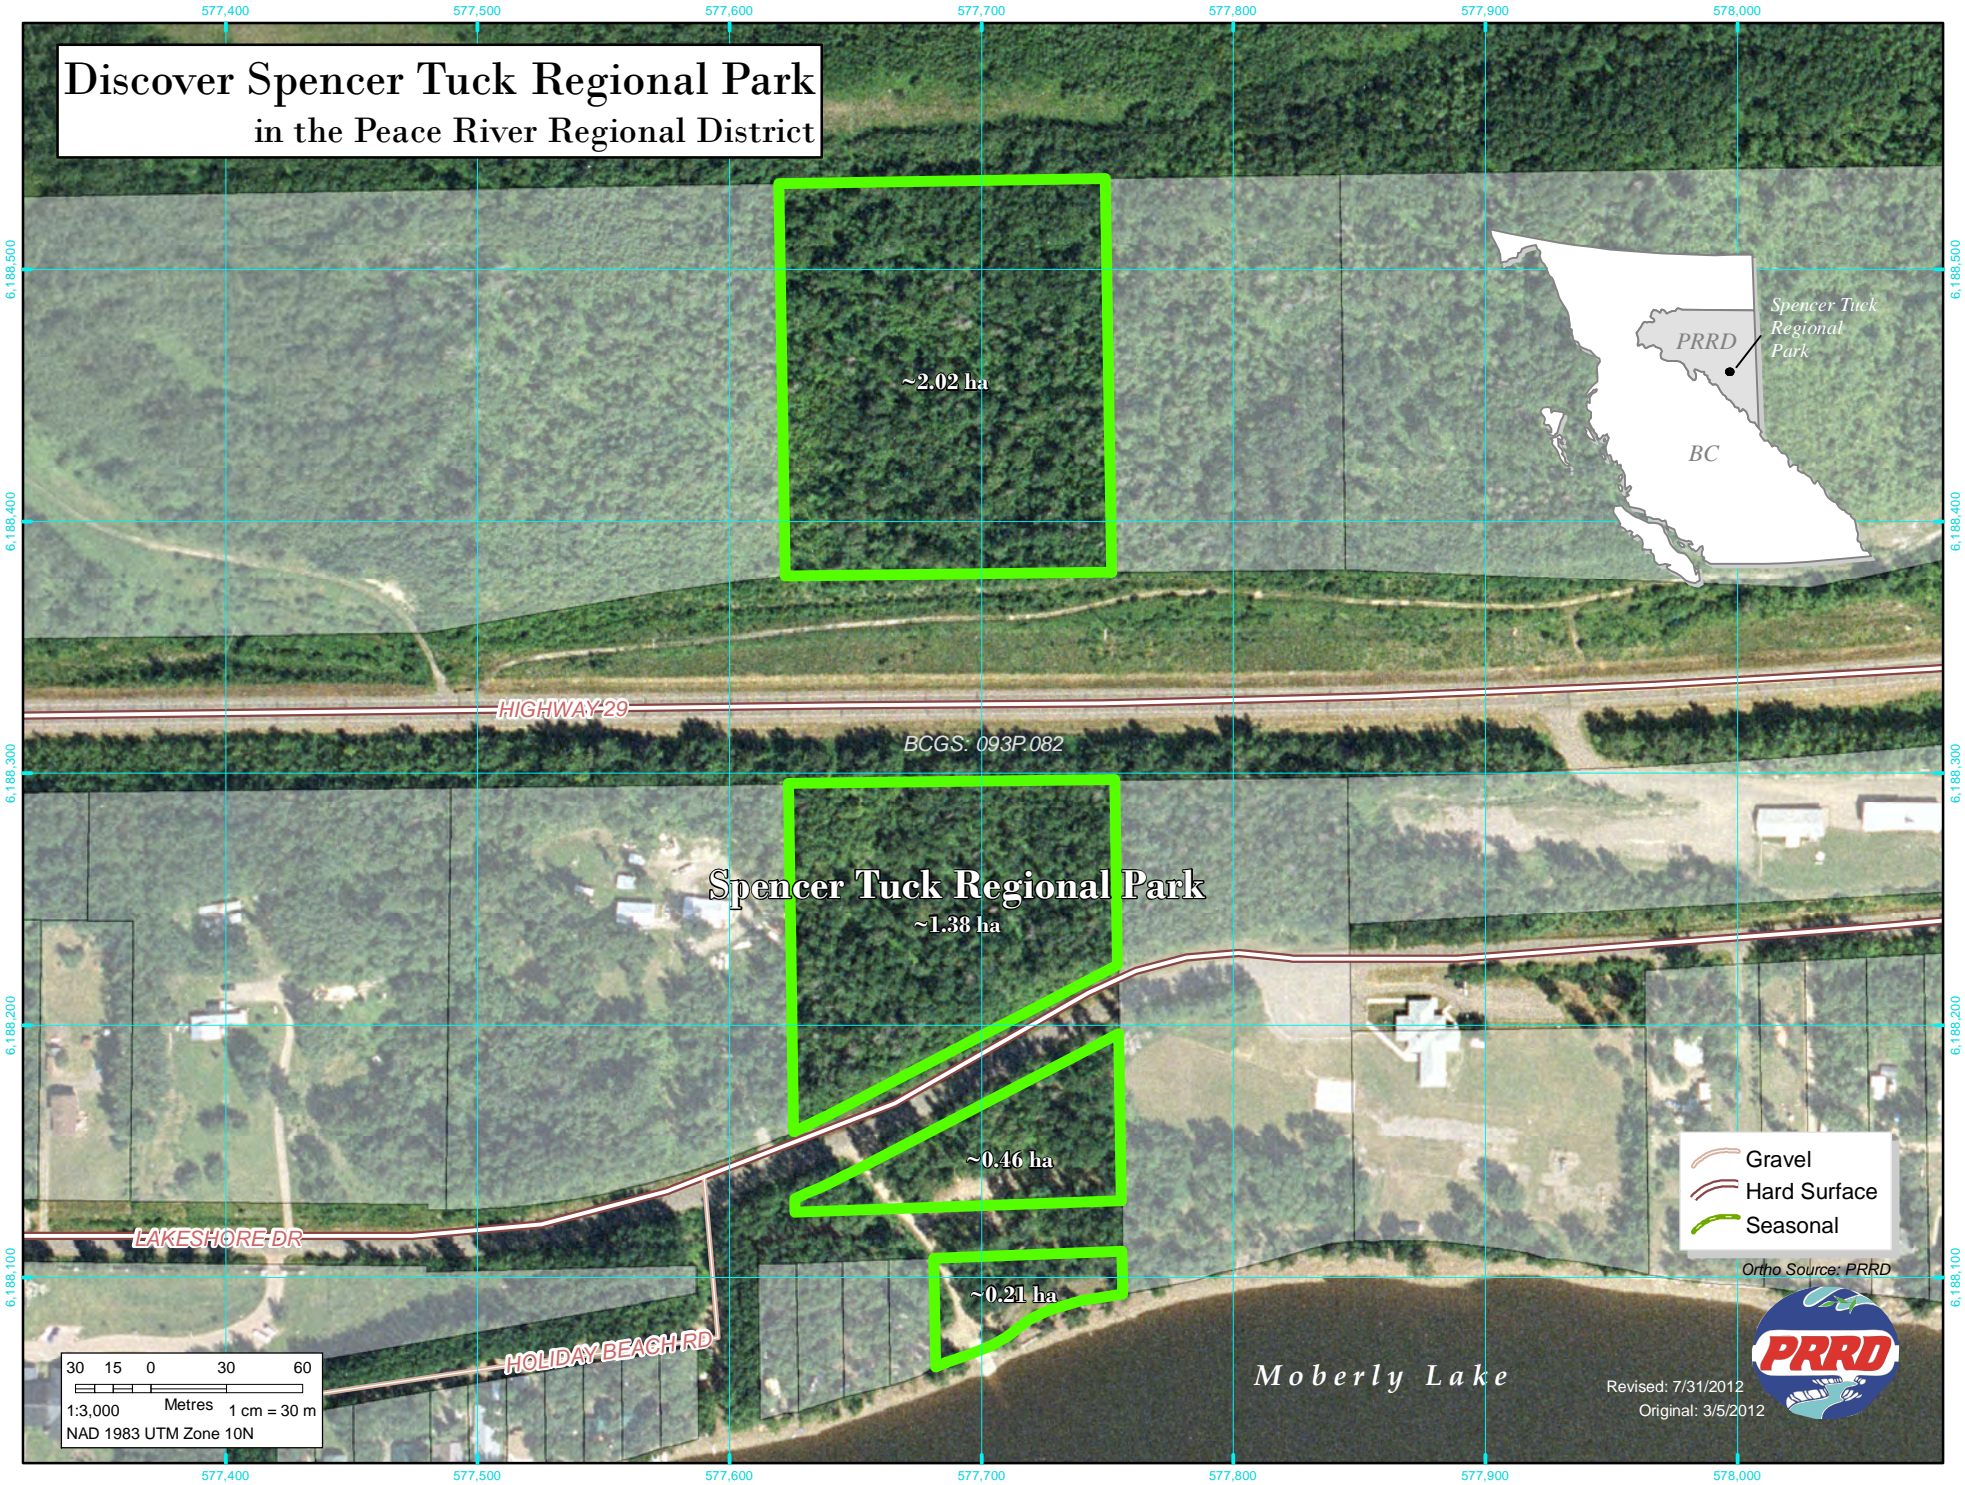

Discover Spencer Tuck Regional Park in the Peace River Regional District

-  Gravel
-  Hard Surface
-  Seasonal

Ortho Source: PRRD

Revised: 7/31/2012
Original: 3/5/2012

Spencer Tuck Regional Park

Directions: From Chetwynd

- ▶ From the junction of 50th ST and HIGHWAY 97 S
Head north on 50th ST for 26.4 KM
(50th ST turns into HIGHWAY 29)
- ▶ Turn left onto LAKESHORE DR for 1.1 Km
- ▶ Spencer Tuck Regional Park will be on your left hand side