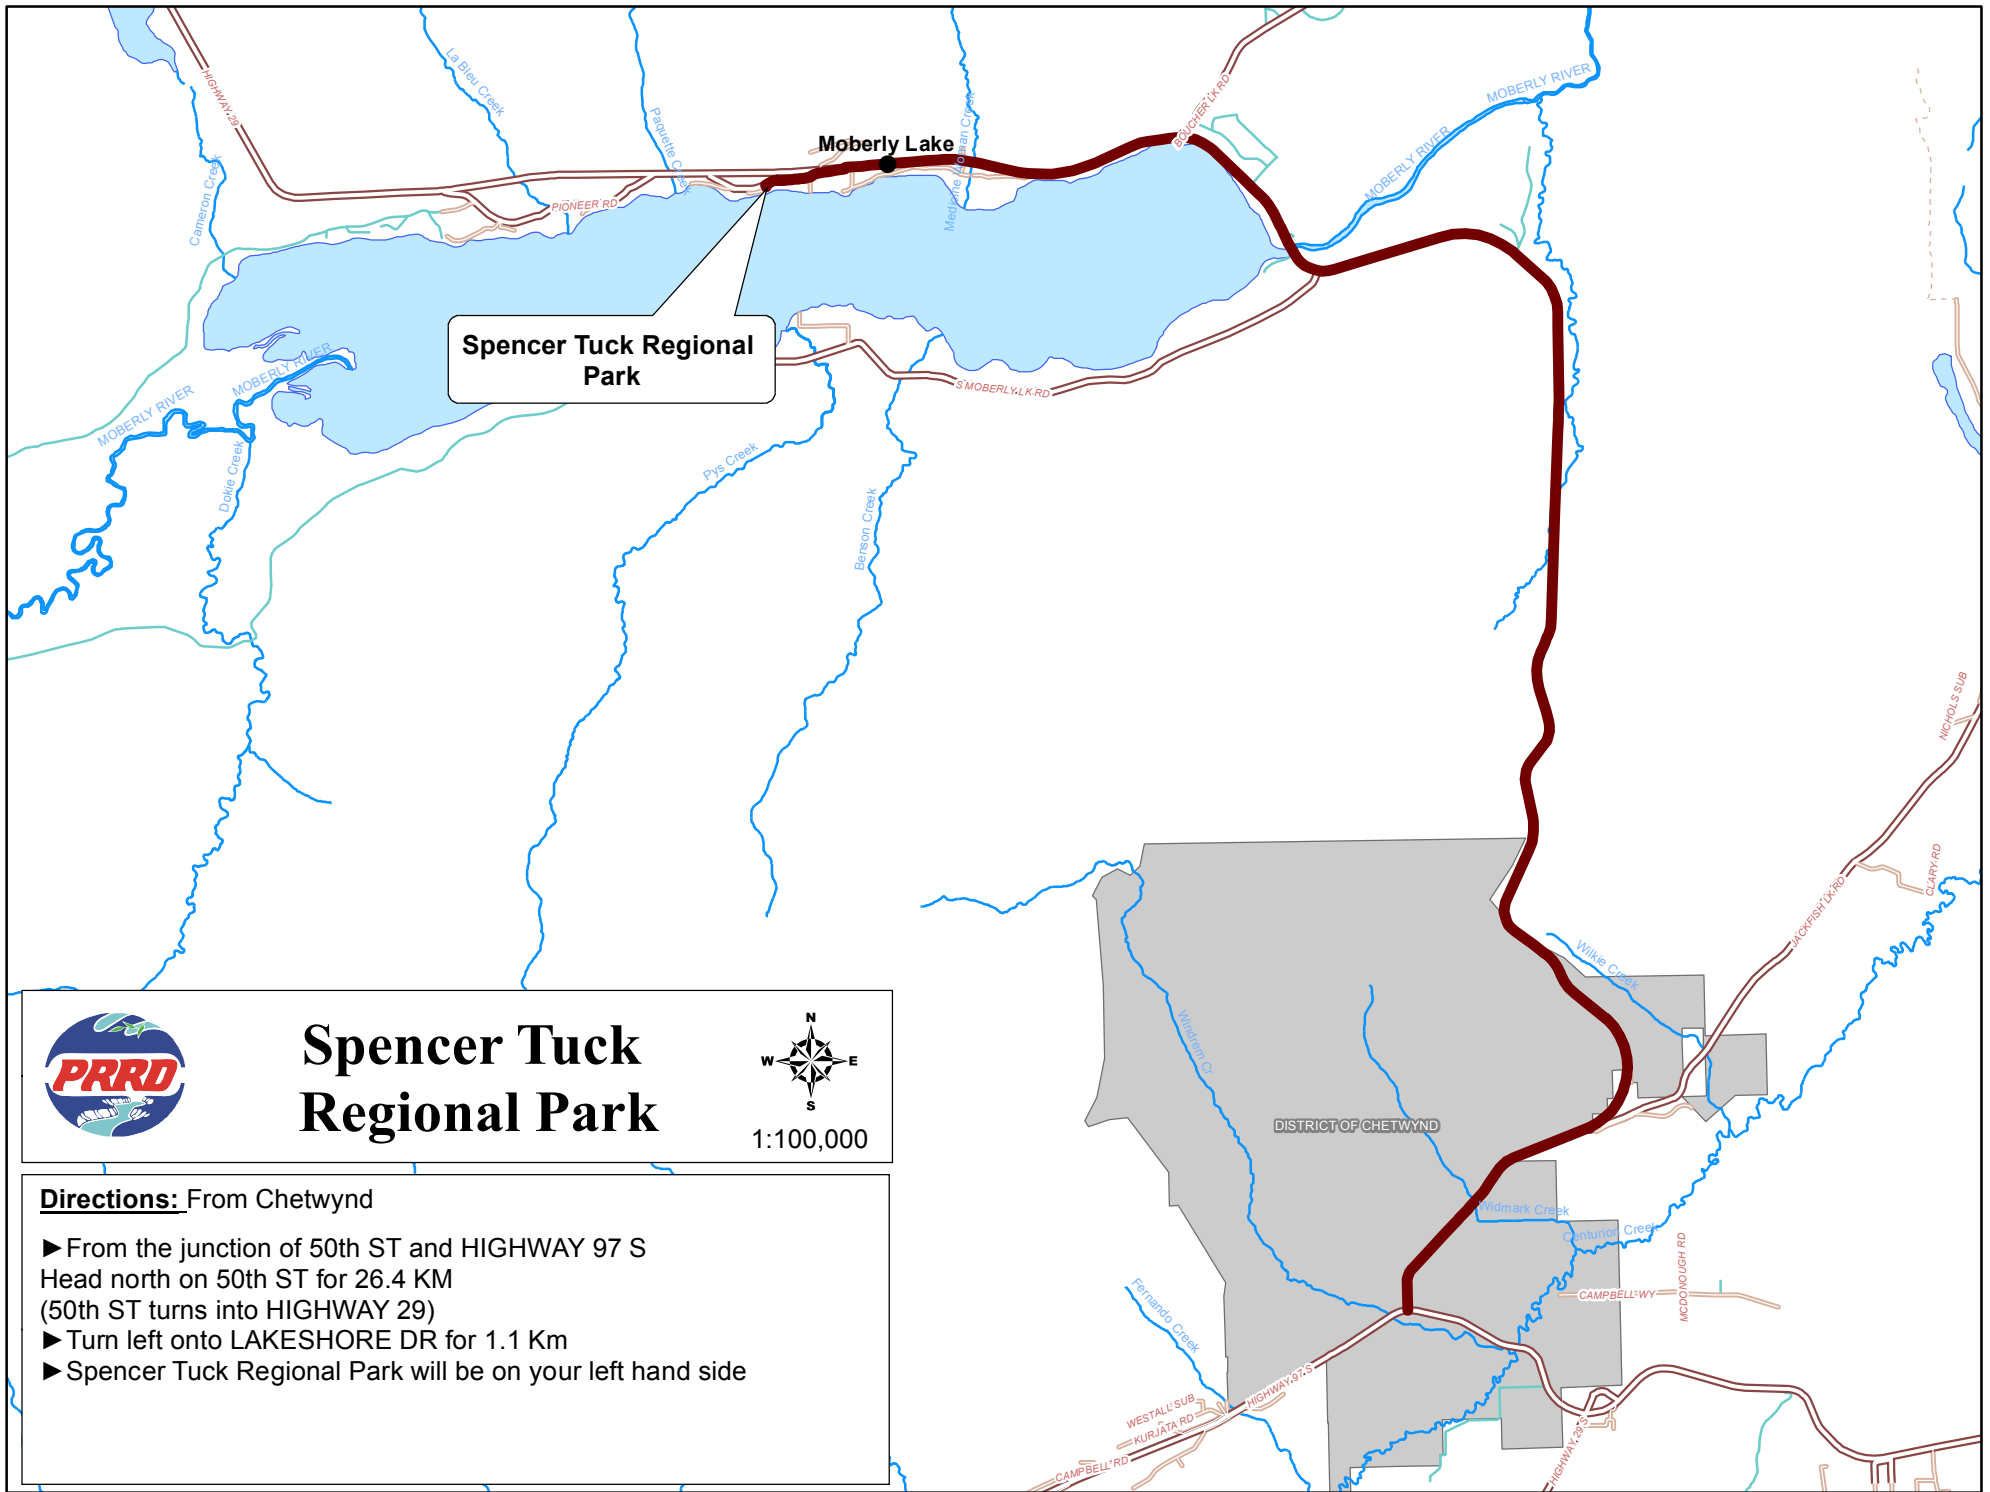

Discover Spencer Tuck Regional Park in the Peace River Regional District

-  Gravel
-  Hard Surface
-  Seasonal

Ortho Source: PRRD

Revised: 7/31/2012
Original: 3/5/2012

Spencer Tuck Regional Park

Directions: From Chetwynd

- ▶ From the junction of 50th ST and HIGHWAY 97 S
Head north on 50th ST for 26.4 KM
(50th ST turns into HIGHWAY 29)
- ▶ Turn left onto LAKESHORE DR for 1.1 Km
- ▶ Spencer Tuck Regional Park will be on your left hand side