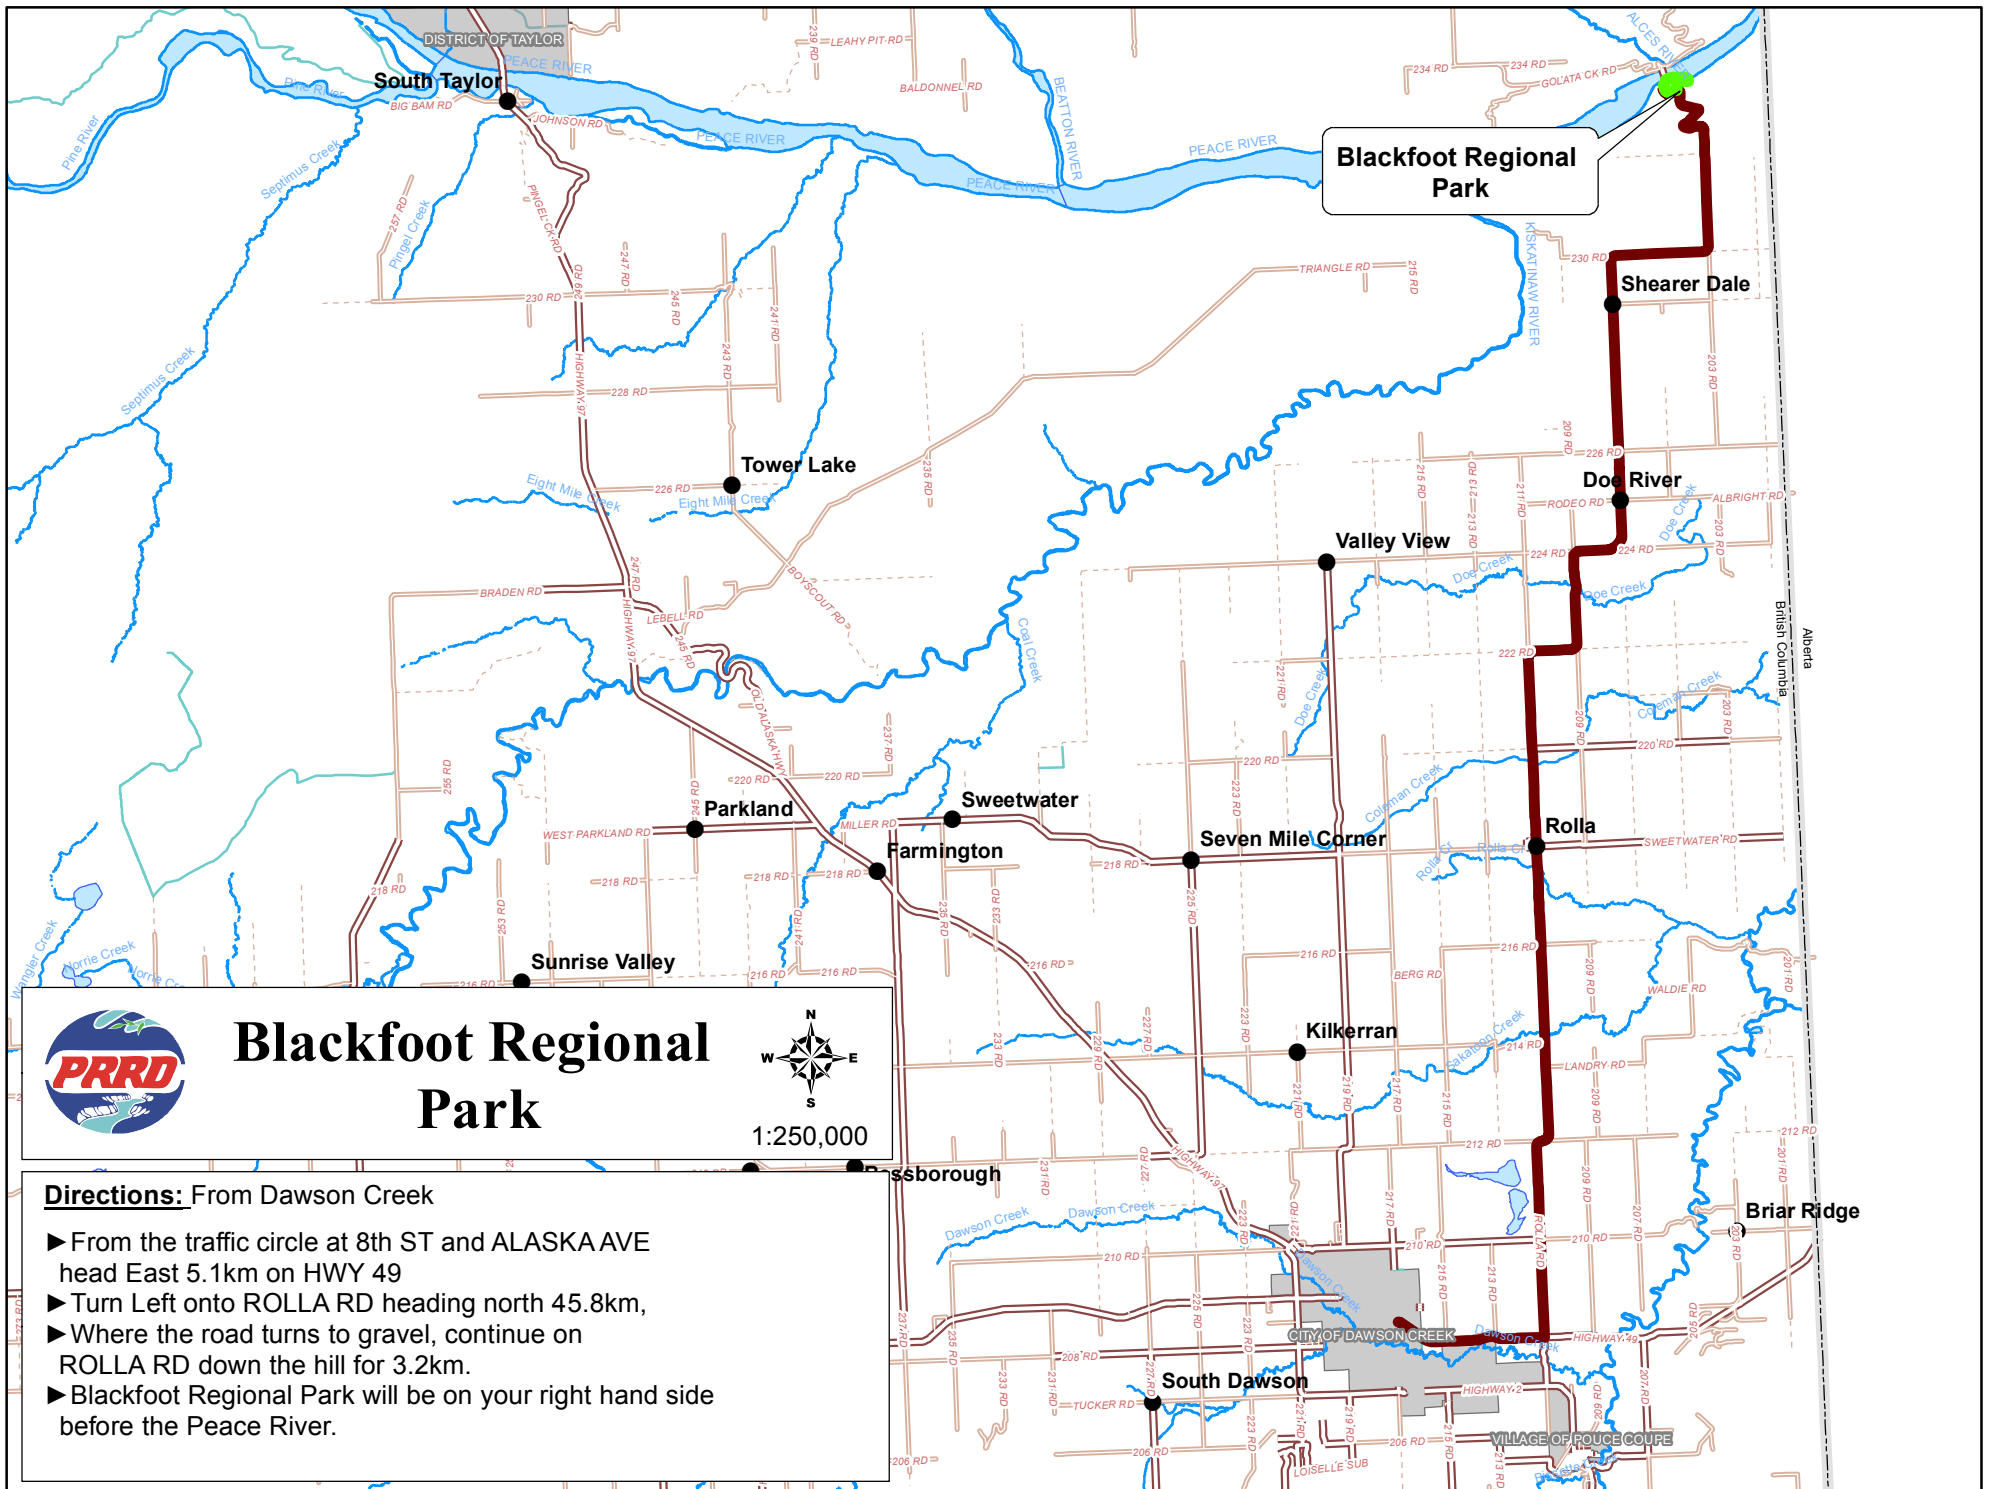

Discover Blackfoot Regional Park in the Peace River Regional District

Peace River

Blackfoot Regional Park

~22.66 ha

-  Camp Site
-  Camp Site (Tents)
-  Garbage Bin
-  Playground
-  Outhouse
-  Tank-Loader
-  Gravel
-  Hard Surface
-  Seasonal

Ortho Source: Bing Maps (Microsoft)

Revised: 7/31/2012
Original: 3/5/2012

Blackfoot Regional Park

1:250,000