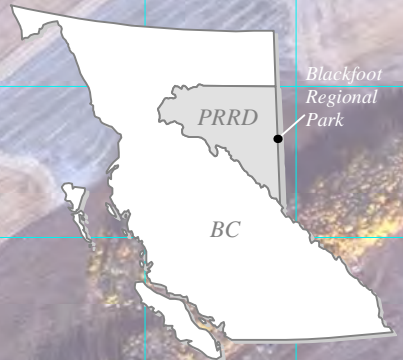

Discover Blackfoot Regional Park in the Peace River Regional District

Peace River

Blackfoot Regional Park

~22.66 ha

- Camp Site
- Camp Site (Tents)
- Garbage Bin
- Playground
- Outhouse
- Tank-Loader
- Gravel
- Hard Surface
- Seasonal

Ortho Source: Bing Maps (Microsoft)

Revised: 7/31/2012
Original: 3/5/2012